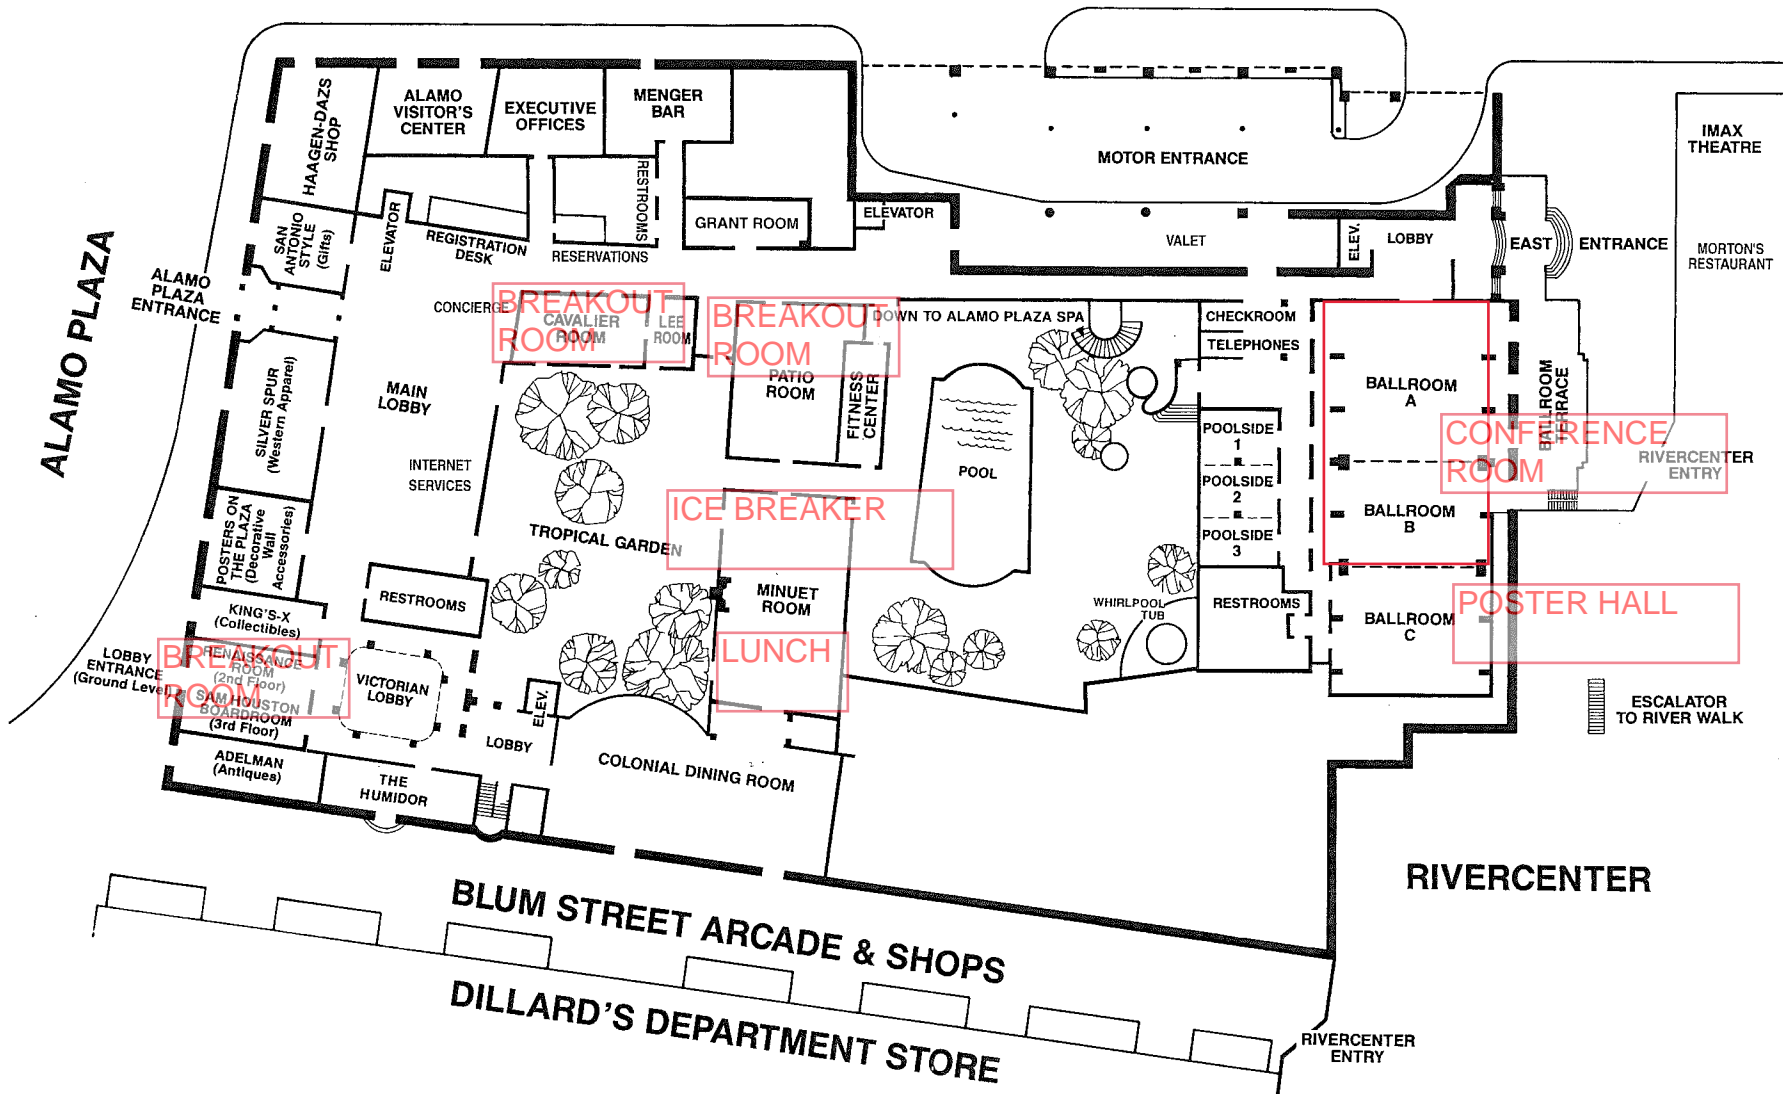

## RIVERCENTER

BLUM STREET ARCADE & SHOPS

DILLARD'S DEPARTMENT STORE

Ballroom

19th Century Rotunda

Garden Area

## San Antonio's Most Imaginative Meeting Places

The Menger's large ballroom, that can be divided into as many as three smaller areas, is one of the city's newest meeting spaces. Sharing prefunction space with our Poolside meeting rooms, the ballroom opens to a terrace overlooking the "Menger Court," a commons area between the hotel and Rivercenter. Both the terrace and court provide inviting space for receptions under the stars.